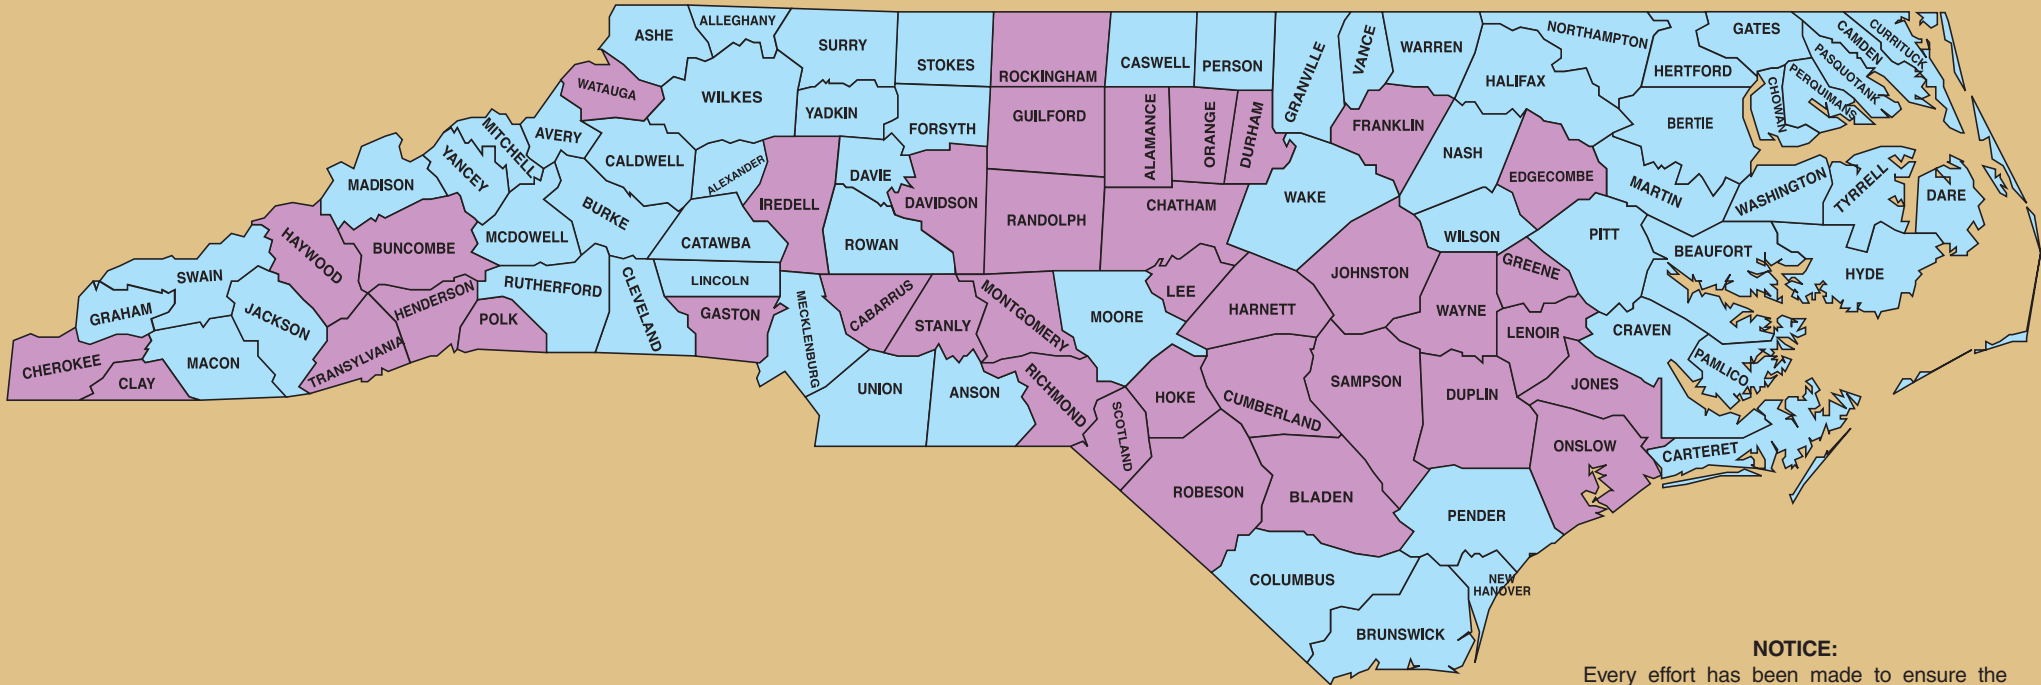

# FARMLAND PROTECTION PLANS

**Legend**  
**NCDFA Approved Farmland Protection Plan in place?**

Yes

No

Steve W. Troxler, Commissioner

Revised 12/5/2011

**NOTICE:**  
 Every effort has been made to ensure the accuracy of information, but errors and conditions originating from physical sources used to develop the database may be reflected in the data supplied. The requestor must be aware of data conditions and ultimately bear responsibility for the appropriate use of the information with respect to possible errors, original map scale, collection methodology, currency of data, and other conditions specific to certain data.